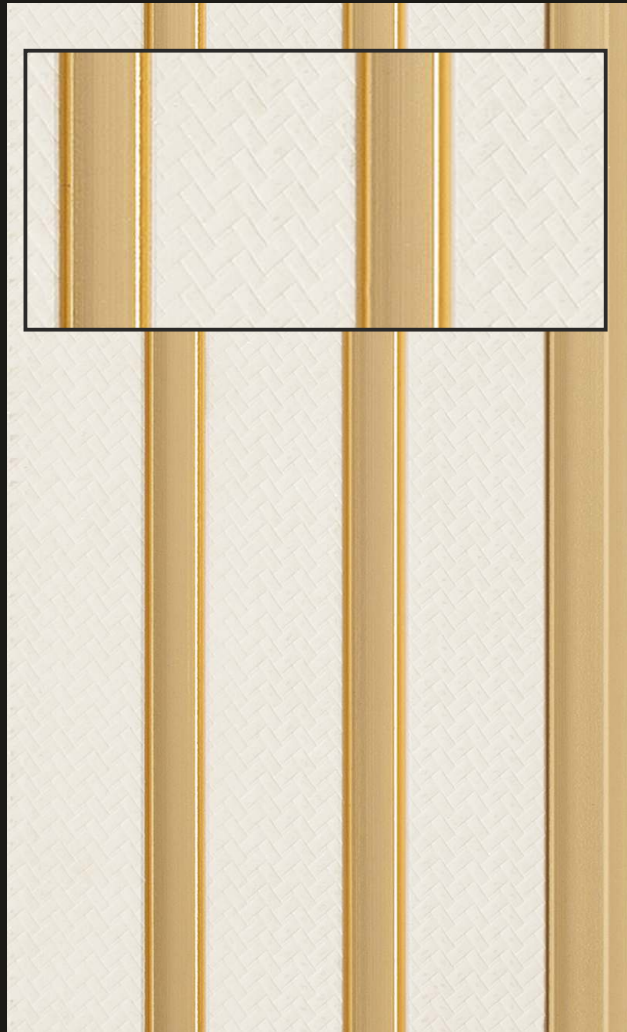

Termite Free

Borer Free

Water Resistant

LIMITED HANDPICKED EDITION OF LOUVERS

3638 - 5 in. x 8 feet

3634 - 5 in. x 8 feet

93634 - 9.5 feet

3633 - 5 in. x 8 feet