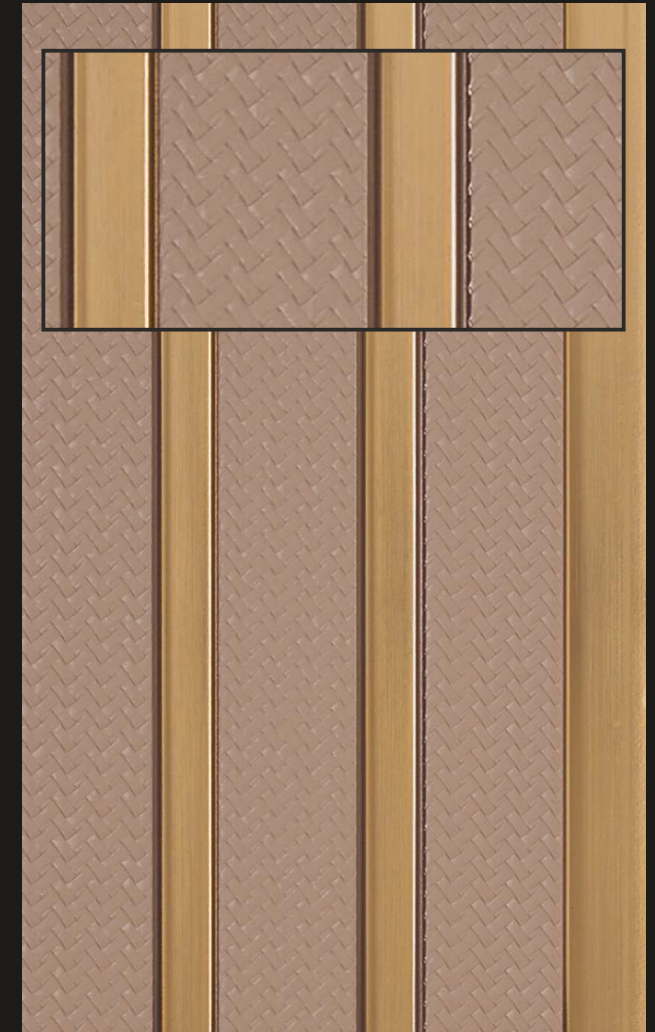

Termite Free

Borer Free

Water Resistant

LIMITED HANDPICKED EDITION OF LOUVERS

3638 - 5 in. x 8 feet

3634 - 5 in. x 8 feet

93634 - 9.5 feet

3633 - 5 in. x 8 feet