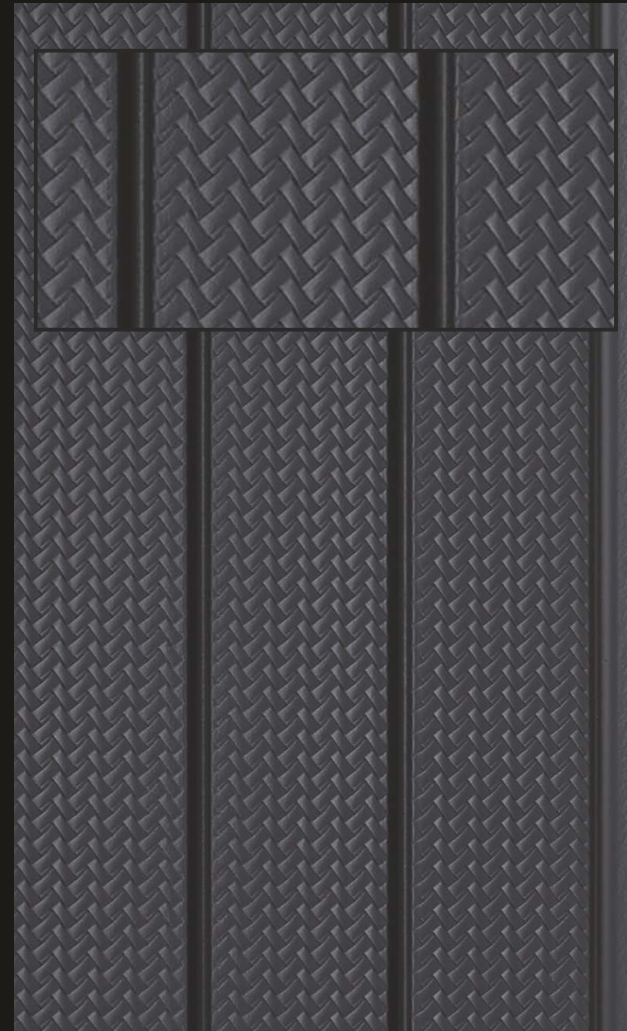

LIMITED HANDPICKED EDITION OF LOUVERS

3635 - 5 in. x 8 feet