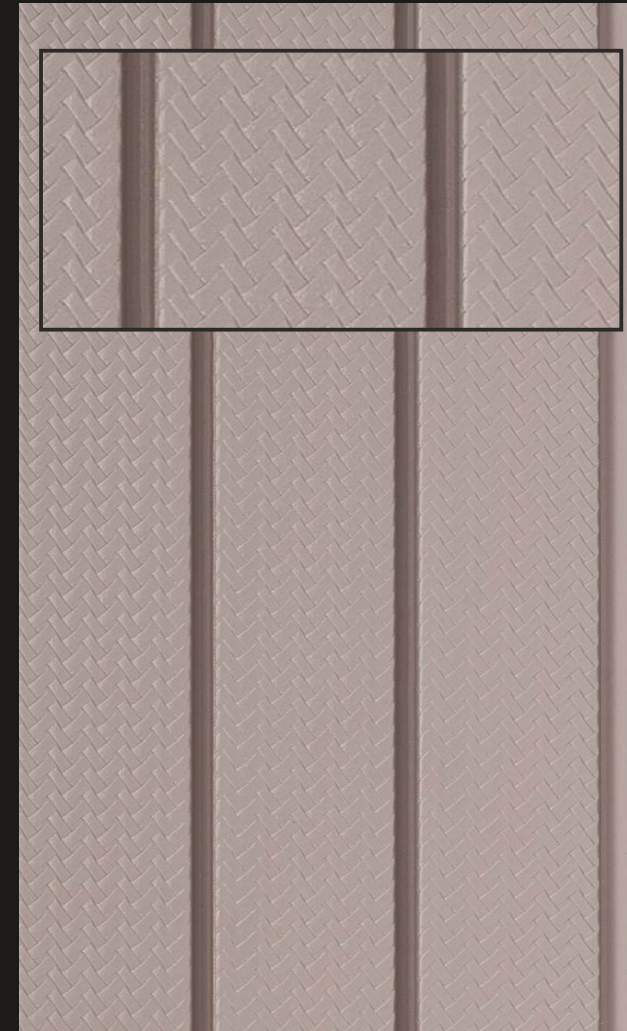

LIMITED HANDPICKED EDITION OF LOUVERS

3636 - 5 in. x 8 feet