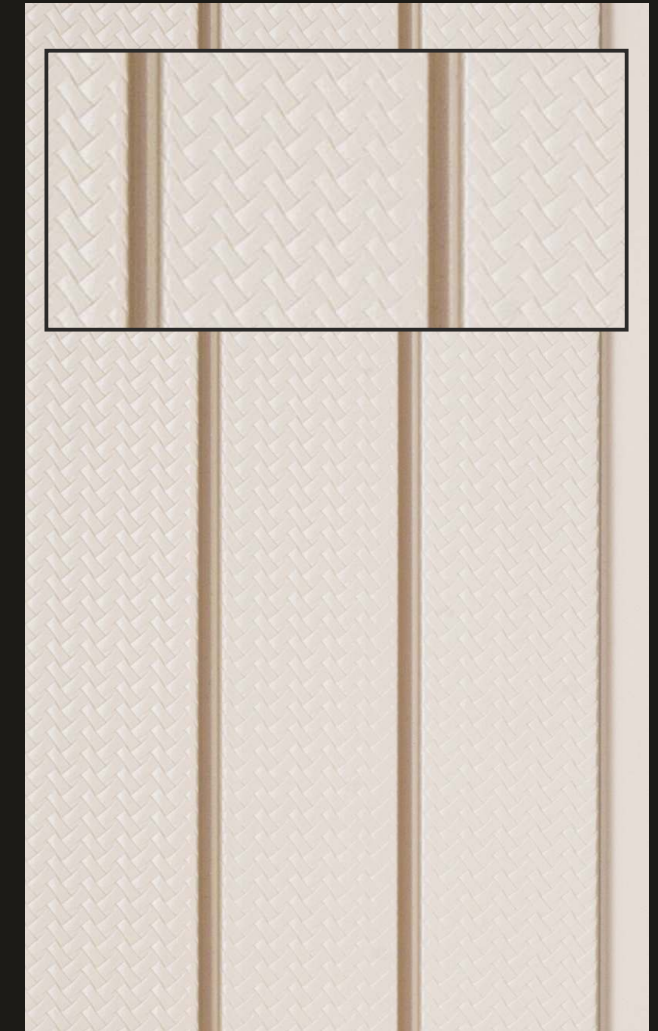

LIMITED HANDPICKED EDITION OF LOUVERS

3637 - 5 in. x 8 feet